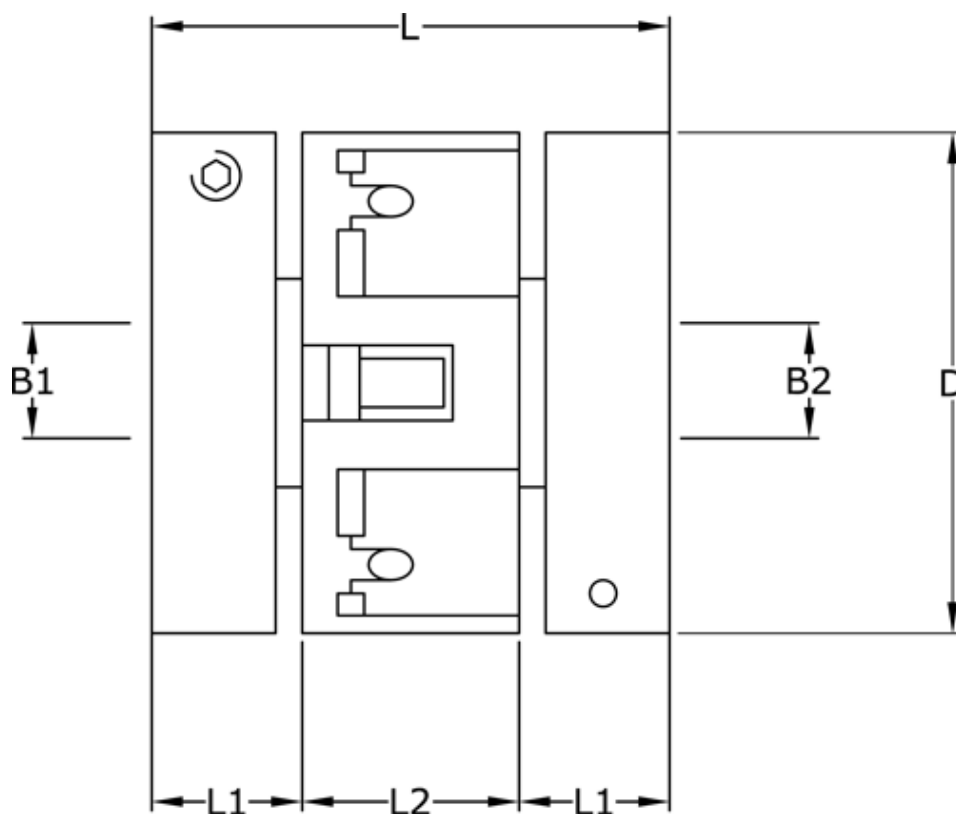

# Data Sheet

Article number: 3322207272222

Description: Uni-Lat Coupling size 207.27.22.22  
clamp hub, bore 6/6 mm

## Measures

B1	= 6
B2	= 6
D	= 27
L	= 25.4
L1	= 9.3
L2	= 6.9
Screw	= M3